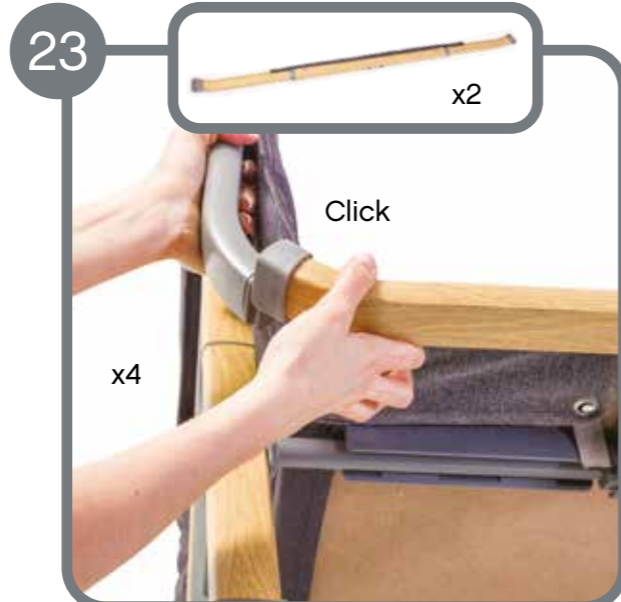

Wipe / sponge clean with a mild detergent

Not suitable for tumble drying

Not suitable for machine washing