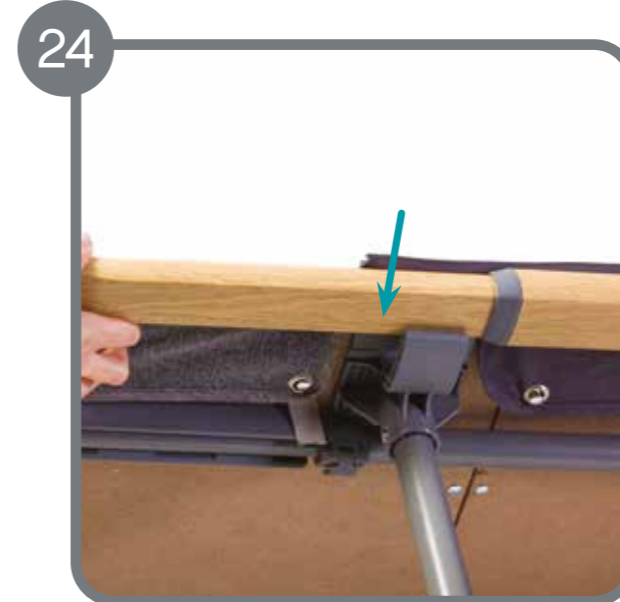

Wipe / sponge clean with a mild detergent

Not suitable for tumble drying

Not suitable for machine washing