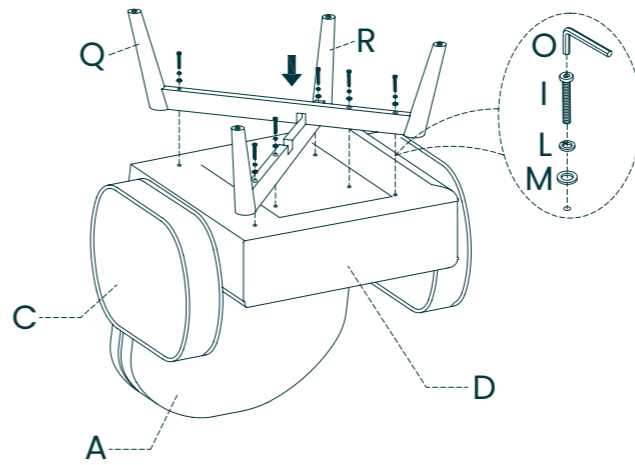

Team Tutti

Parts list

PARTS LIST			
Part	Drawing	Part Name	Qty
A		Back	1
B		Left Armrest	1
C		Right Armrest	1
D		Cushion	1
E		Leg	2
F		Footstool	1
G		Foot	4
H		Throw Pillows	1
Q		Up Leg	1
R		Down Leg	1

PARTS LIST			
Part	Drawing	Part Name	Qty
I		Bolt ϕ1/4*2"	16
J		Bolt ϕ1/4*3"	4
K		Bolt ϕ1/4*5/8"	8
L		Spring Washer Ø1/4"	28
M		Flat Washer Ø1/4"*1/2"	20
N		Flat Washer Ø1/4"*3/4"	8
O		Allen wrench Ø1/4"	1
P		Wood dowel Ø8*50mm	6

Assembling into a chair

5

6

9

10

7

8

11