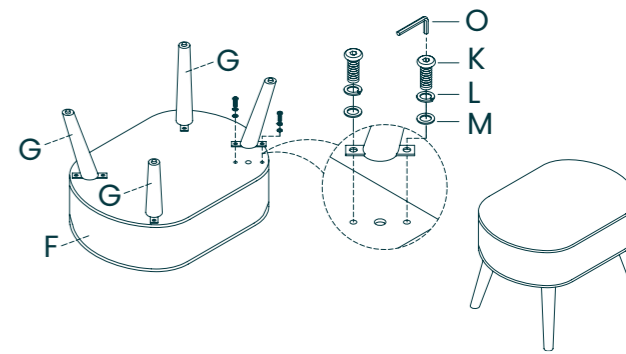

Team Tutti

Parts list

PARTS LIST			
Part	Drawing	Part Name	Qty
A		Back	1
B		Left Armrest	1
C		Right Armrest	1
D		Cushion	1
E		Leg	2
F		Footstool	1
G		Foot	4
H		Throw Pillows	1
Q		Up Leg	1
R		Down Leg	1

PARTS LIST			
Part	Drawing	Part Name	Qty
I		Bolt ϕ1/4*2"	16
J		Bolt ϕ1/4*3"	4
K		Bolt ϕ1/4*5/8"	8
L		Spring Washer Ø1/4"	28
M		Flat Washer Ø1/4"*1/2"	20
N		Flat Washer Ø1/4"*3/4"	8
O		Allen wrench Ø1/4"	1
P		Wood dowel Ø8*50mm	6

Assembling into a chair

5

6

9

10

7

8

11