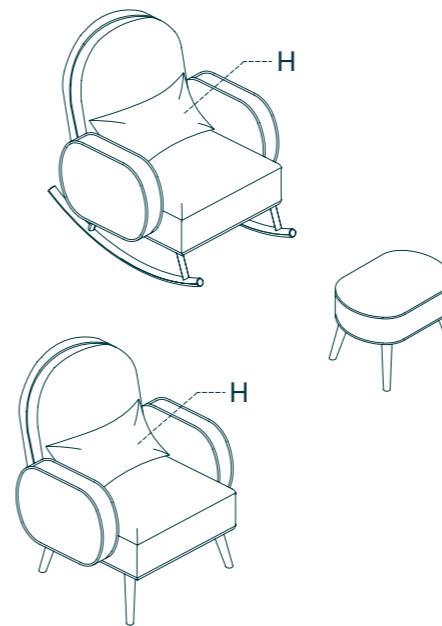

Team Tutti

Parts list

PARTS LIST			
Part	Drawing	Part Name	Qty
A		Back	1
B		Left Armrest	1
C		Right Armrest	1
D		Cushion	1
E		Leg	2
F		Footstool	1
G		Foot	4
H		Throw Pillows	1
Q		Up Leg	1
R		Down Leg	1

PARTS LIST			
Part	Drawing	Part Name	Qty
I		Bolt ϕ1/4*2"	16
J		Bolt ϕ1/4*3"	4
K		Bolt ϕ1/4*5/8"	8
L		Spring Washer Ø1/4"	28
M		Flat Washer Ø1/4"*1/2"	20
N		Flat Washer Ø1/4"*3/4"	8
O		Allen wrench Ø1/4"	1
P		Wood dowel Ø8*50mm	6

Assembling into a chair

5

6

9

10

7

8

11