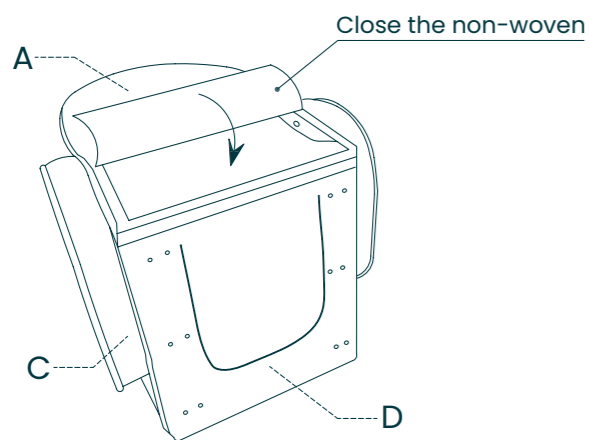

Team Tutti

Parts list

PARTS LIST			
Part	Drawing	Part Name	Qty
A		Back	1
B		Left Armrest	1
C		Right Armrest	1
D		Cushion	1
E		Leg	2
F		Footstool	1
G		Foot	4
H		Throw Pillows	1
Q		Up Leg	1
R		Down Leg	1

PARTS LIST			
Part	Drawing	Part Name	Qty
I		Bolt ϕ1/4*2"	16
J		Bolt ϕ1/4*3"	4
K		Bolt ϕ1/4*5/8"	8
L		Spring Washer Ø1/4"	28
M		Flat Washer Ø1/4"*1/2"	20
N		Flat Washer Ø1/4"*3/4"	8
O		Allen wrench Ø1/4"	1
P		Wood dowel Ø8*50mm	6

Assembling into a chair

5

6

9

10

7

8

11