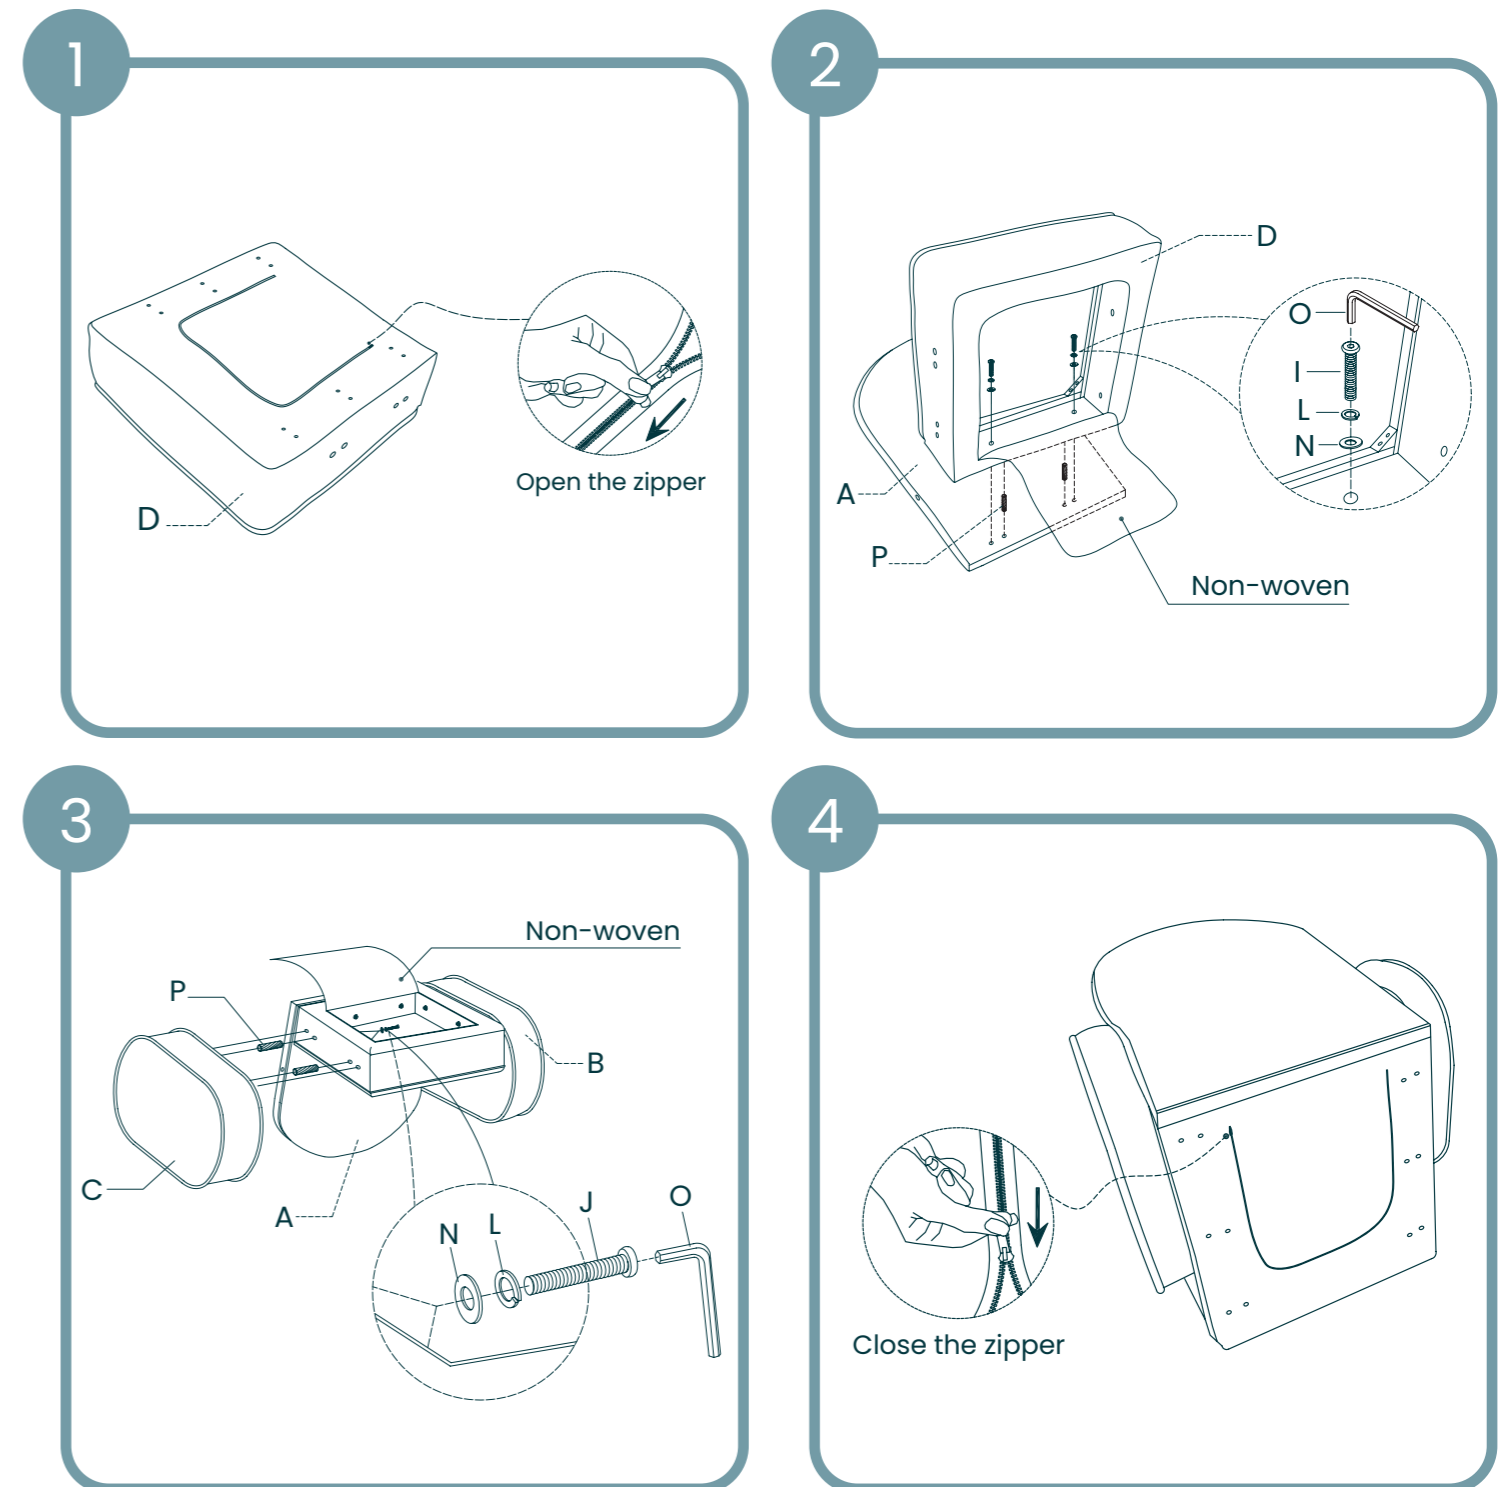

Parts list

PARTS LIST			
Part	Drawing	Part Name	Qty
A		Back	1
B		Left Armrest	1
C		Right Armrest	1
D		Cushion	1
E		Leg	2
F		Footstool	1
G		Foot	4
H		Throw Pillows	1
Q		Up Leg	1
R		Down Leg	1

PARTS LIST			
Part	Drawing	Part Name	Qty
I		Bolt ϕ1/4*2"	16
J		Bolt ϕ1/4*3"	4
K		Bolt ϕ1/4*5/8"	8
L		Spring Washer Ø1/4"	28
M		Flat Washer Ø1/4"*1/2"	20
N		Flat Washer Ø1/4"*3/4"	8
O		Allen wrench Ø1/4"	1
P		Wood dowel Ø8*50mm	6

Assembling into a chair