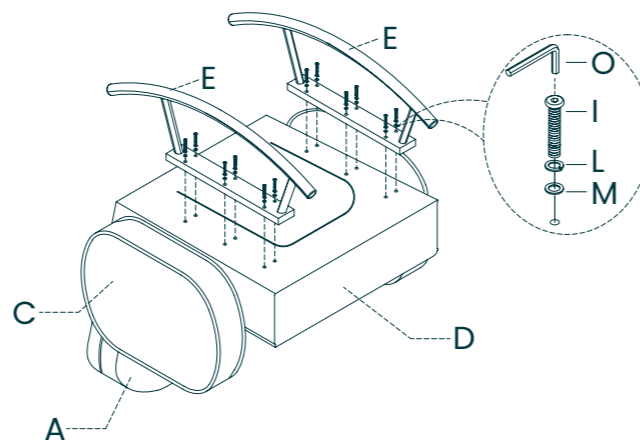

Team Tutti

Parts list

PARTS LIST			
Part	Drawing	Part Name	Qty
A		Back	1
B		Left Armrest	1
C		Right Armrest	1
D		Cushion	1
E		Leg	2
F		Footstool	1
G		Foot	4
H		Throw Pillows	1
Q		Up Leg	1
R		Down Leg	1

PARTS LIST			
Part	Drawing	Part Name	Qty
I		Bolt ϕ1/4*2"	16
J		Bolt ϕ1/4*3"	4
K		Bolt ϕ1/4*5/8"	8
L		Spring Washer Ø1/4"	28
M		Flat Washer Ø1/4"*1/2"	20
N		Flat Washer Ø1/4"*3/4"	8
O		Allen wrench Ø1/4"	1
P		Wood dowel Ø8*50mm	6

Assembling into a chair

5

6

9

10

7

8

11