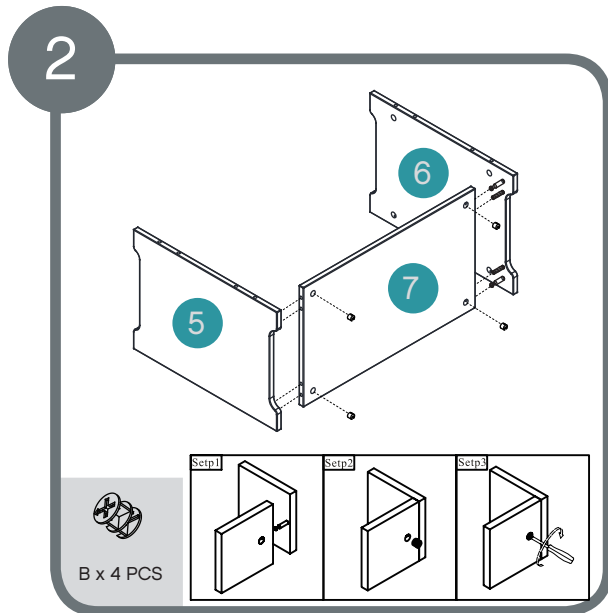

Team Tutti

Parts List

Hardware List

ID# A	 6.5x40mm 1pc for replacement	Qty 14 pc
ID# B	 15x11.5mm	Qty 15 pc
ID# C	 8x40mm	Qty 12 pc

ID# D	 x 4	Qty 2 pc
ID# E	 x 5	Qty 1 pc

Assembling into toy box

1

A x 14 PCS

C x 12 PCS

D x 2 PCS

Assemble metal dowels A x 14.
Assemble wooden dowels C x 12.
Assemble hinge use 2 x D.

Assembling into toy box

Assemble locking nuts 4 x B.

Assemble locking nuts 4 x B.

Assemble locking nuts 4 x B.