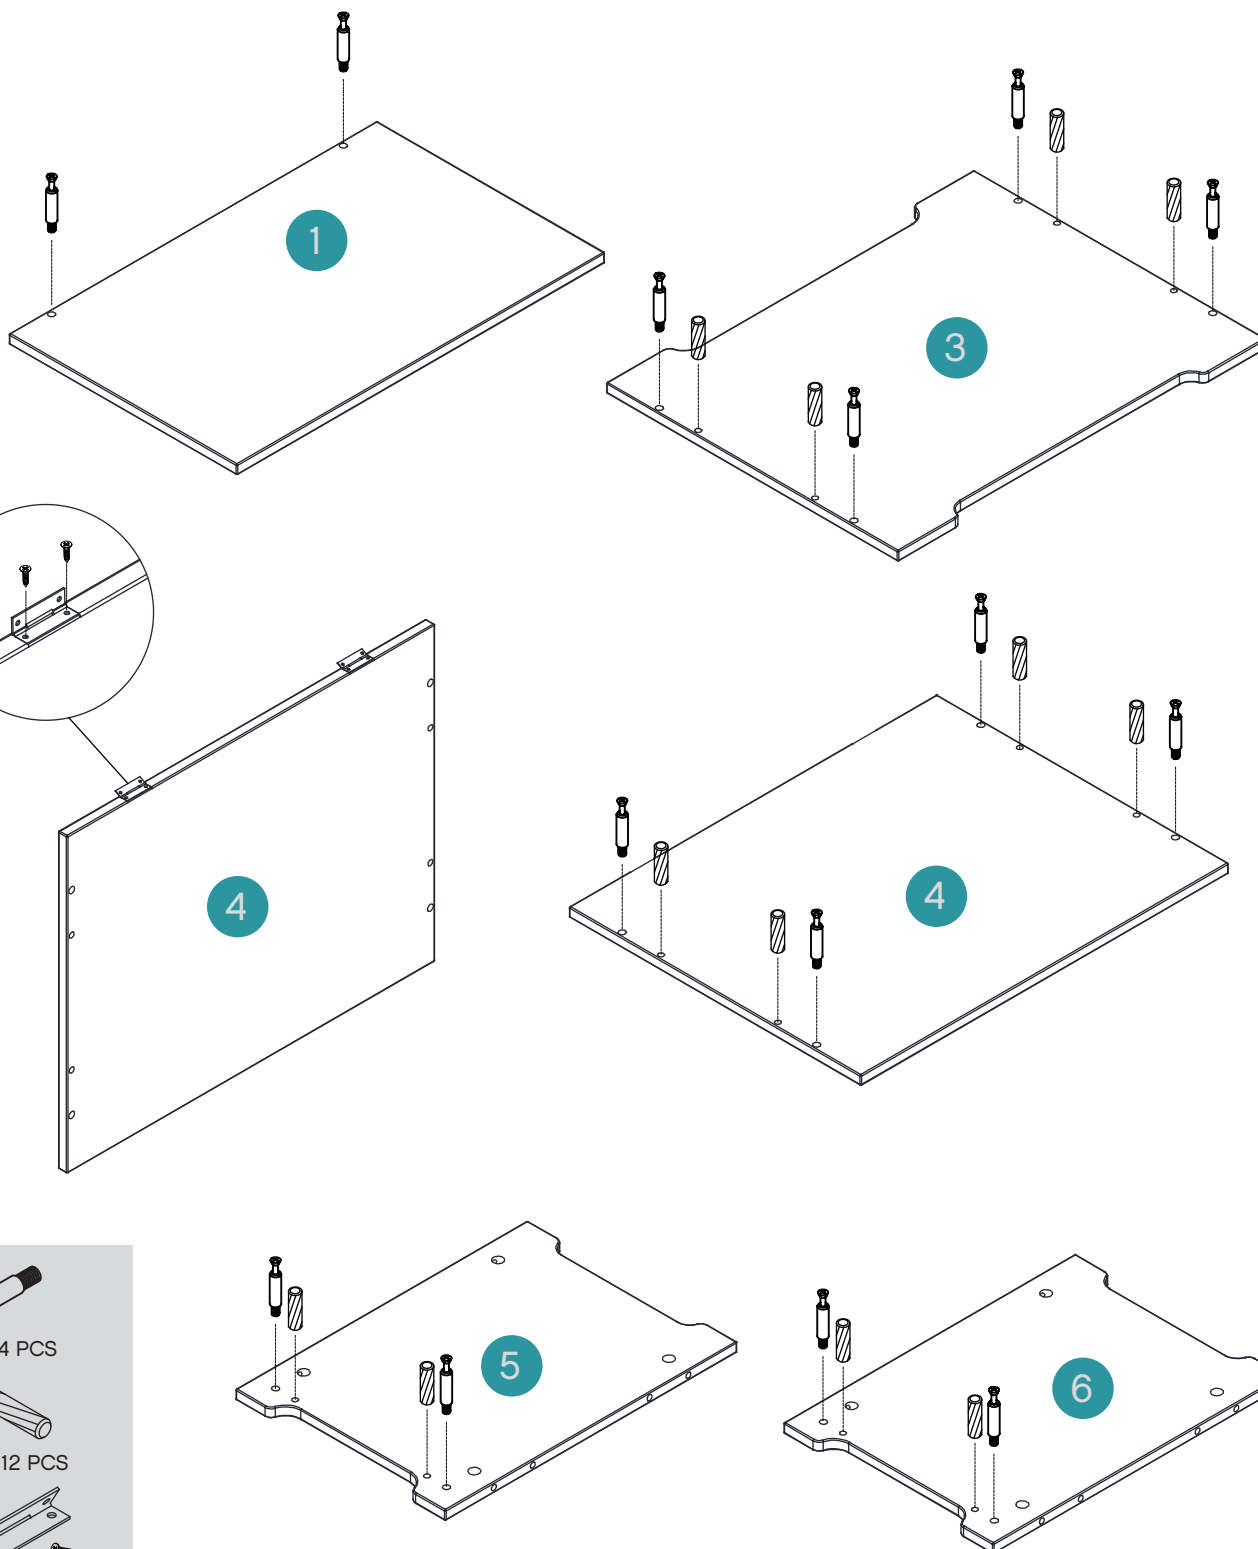

Team Tutti

Parts List

Hardware List

ID# A	 6.5x40mm 1pc for replacement	Qty 14 pc
ID# B	 15x11.5mm	Qty 15 pc
ID# C	 8x40mm	Qty 12 pc

ID# D	 x 4	Qty 2 pc
ID# E	 x 5	Qty 1 pc

Assembling into toy box

1

A x 14 PCS

C x 12 PCS

D x 2 PCS

Assemble metal dowels A x 14.
Assemble wooden dowels C x 12.
Assemble hinge use 2 x D.

Assembling into toy box

Assemble locking nuts 4 x B.

Assemble locking nuts 4 x B.

Assemble locking nuts 4 x B.