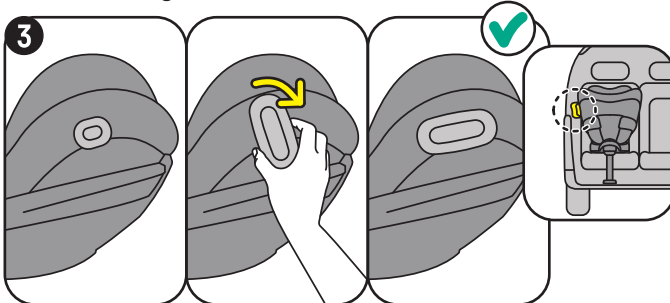

QUICK GUIDE

BeSafe®

Beyond 360

-  Rear and forward facing
-  61 - 125 cm
-  Age approx.: 6 months - 6 yrs
-  Max. weight: 22 kg

SCAN ME
FOR HELP

<https://hello.besafe.com/en/support/besafe-beyond-360>

support.global@besafe.com

Installation on the BeSafe Beyond base

Attaching the SIP+

Adjusting the seat to fit the child

This Quick Guide is made of polypropylene.
Please recycle according to your local regulations.

B2002_7007 2023 09 26