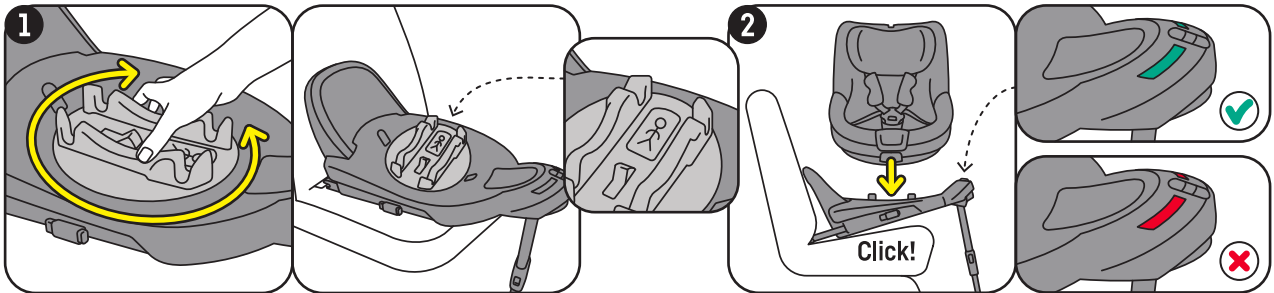

QUICK GUIDE

BeSafe®

Beyond 360

-  Rear and forward facing
-  61 - 125 cm
-  Age approx.: 6 months - 6 yrs
-  Max. weight: 22 kg

SCAN ME
FOR HELP

<https://hello.besafe.com/en/support/besafe-beyond-360>

support.global@besafe.com

Installation on the BeSafe Beyond base

Attaching the SIP+

Adjusting the seat to fit the child

This Quick Guide is made of polypropylene.
Please recycle according to your local regulations.

B2002_7007 2023 09 26