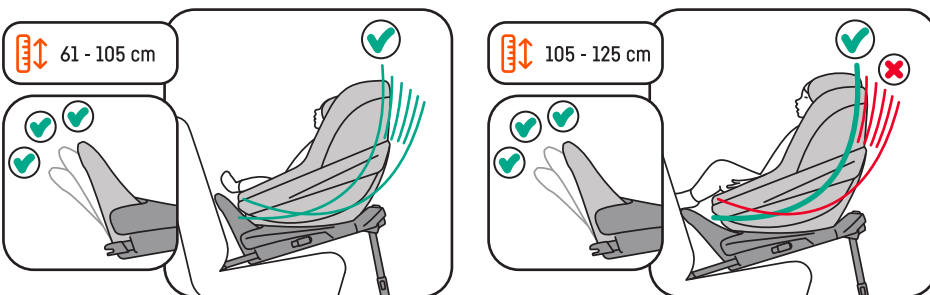

Installation on the BeSafe Beyond base

Attaching the SIP+

Adjusting the seat to fit the child

This Quick Guide is made of polypropylene.
Please recycle according to your local regulations.

B2002_7007 2023 09 26

Rotating the seat

Reclining the seat

Removing the seat from the base

Using the seat rearward facing

Using the seat forward facing