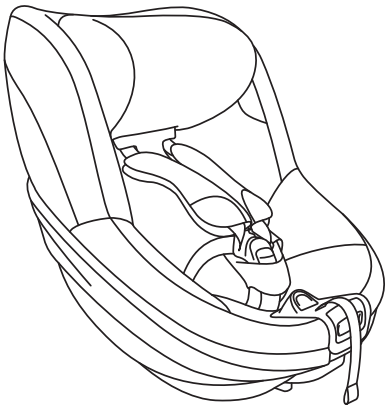

QUICK GUIDE

BeSafe®

Beyond 360

-  Rear and forward facing
-  61 - 125 cm
-  Age approx.: 6 months - 6 yrs
-  Max. weight: 22 kg

SCAN ME
FOR HELP

<https://hello.besafe.com/en/support/besafe-beyond-360>

support.global@besafe.com

Installation on the BeSafe Beyond base

Attaching the SIP+

Adjusting the seat to fit the child

This Quick Guide is made of polypropylene.
Please recycle according to your local regulations.

B2002_7007 2023 09 26

Rotating the seat

Reclining the seat

Removing the seat from the base

Using the seat rearward facing

Using the seat forward facing