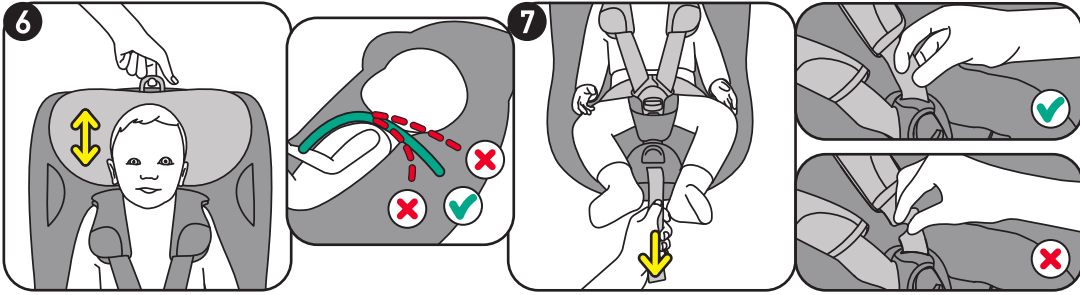

Installation on the BeSafe Beyond base

Attaching the SIP+

Adjusting the seat to fit the child

This Quick Guide is made of polypropylene.
Please recycle according to your local regulations.

B2002_7007 2023 09 26

Rotating the seat

Reclining the seat

Removing the seat from the base

Using the seat rearward facing

Using the seat forward facing