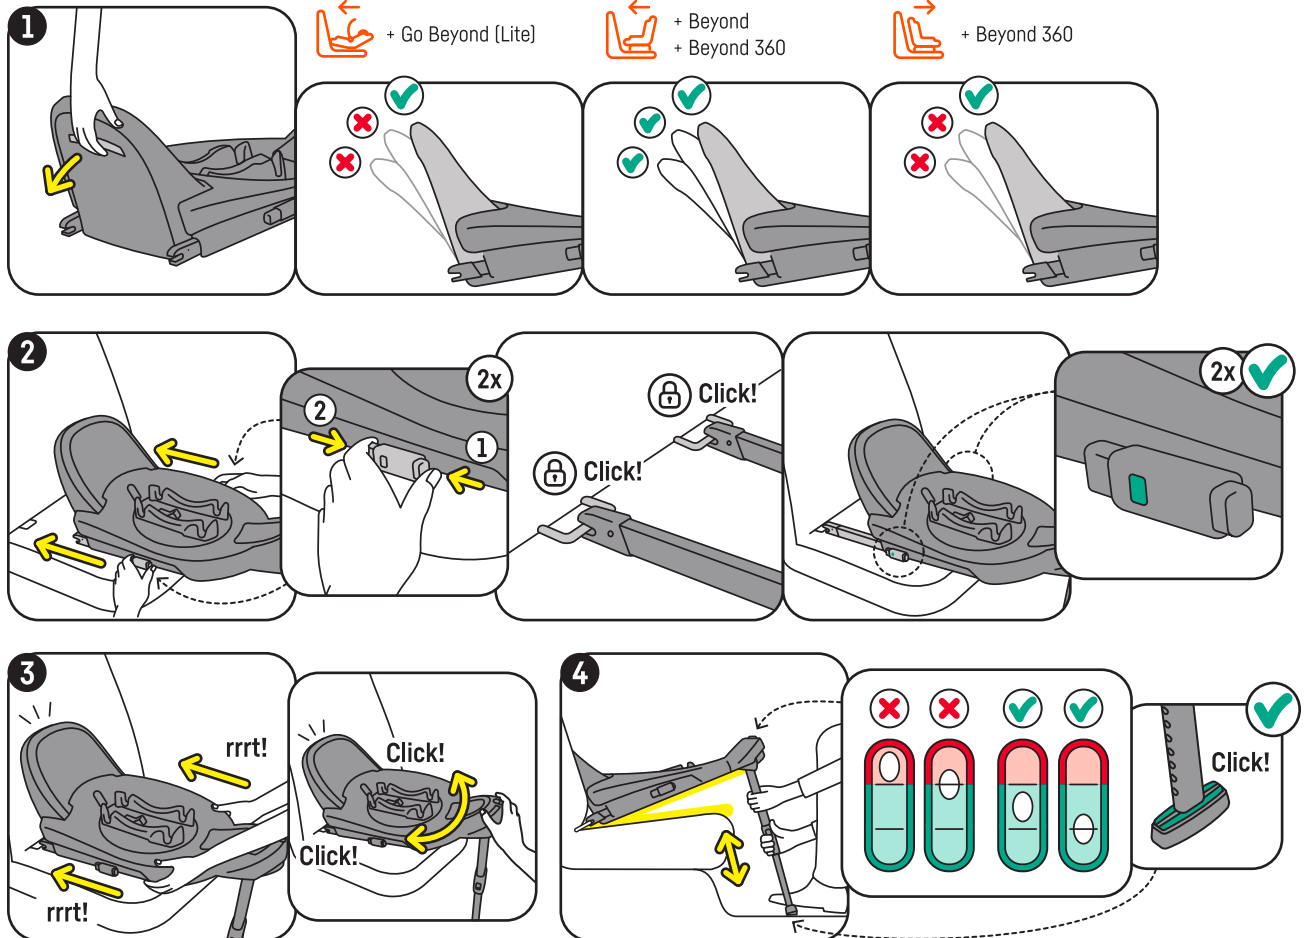

QUICK GUIDE

BeSafe®

Beyond Base

Fits with:

-  BeSafe Go Beyond (Lite)
-  BeSafe Beyond
-  BeSafe Beyond 360

SCAN ME
FOR HELP

<https://hello.besafe.com/en/support/besafe-beyond-base>

support.global@besafe.com

Installing the base into the car

This Quick Guide is made of polypropylene.
Please recycle according to your local regulations.

B2001_7007 2024 03 12

Installation of a seat

Taking a seat off

Removing the base from the car